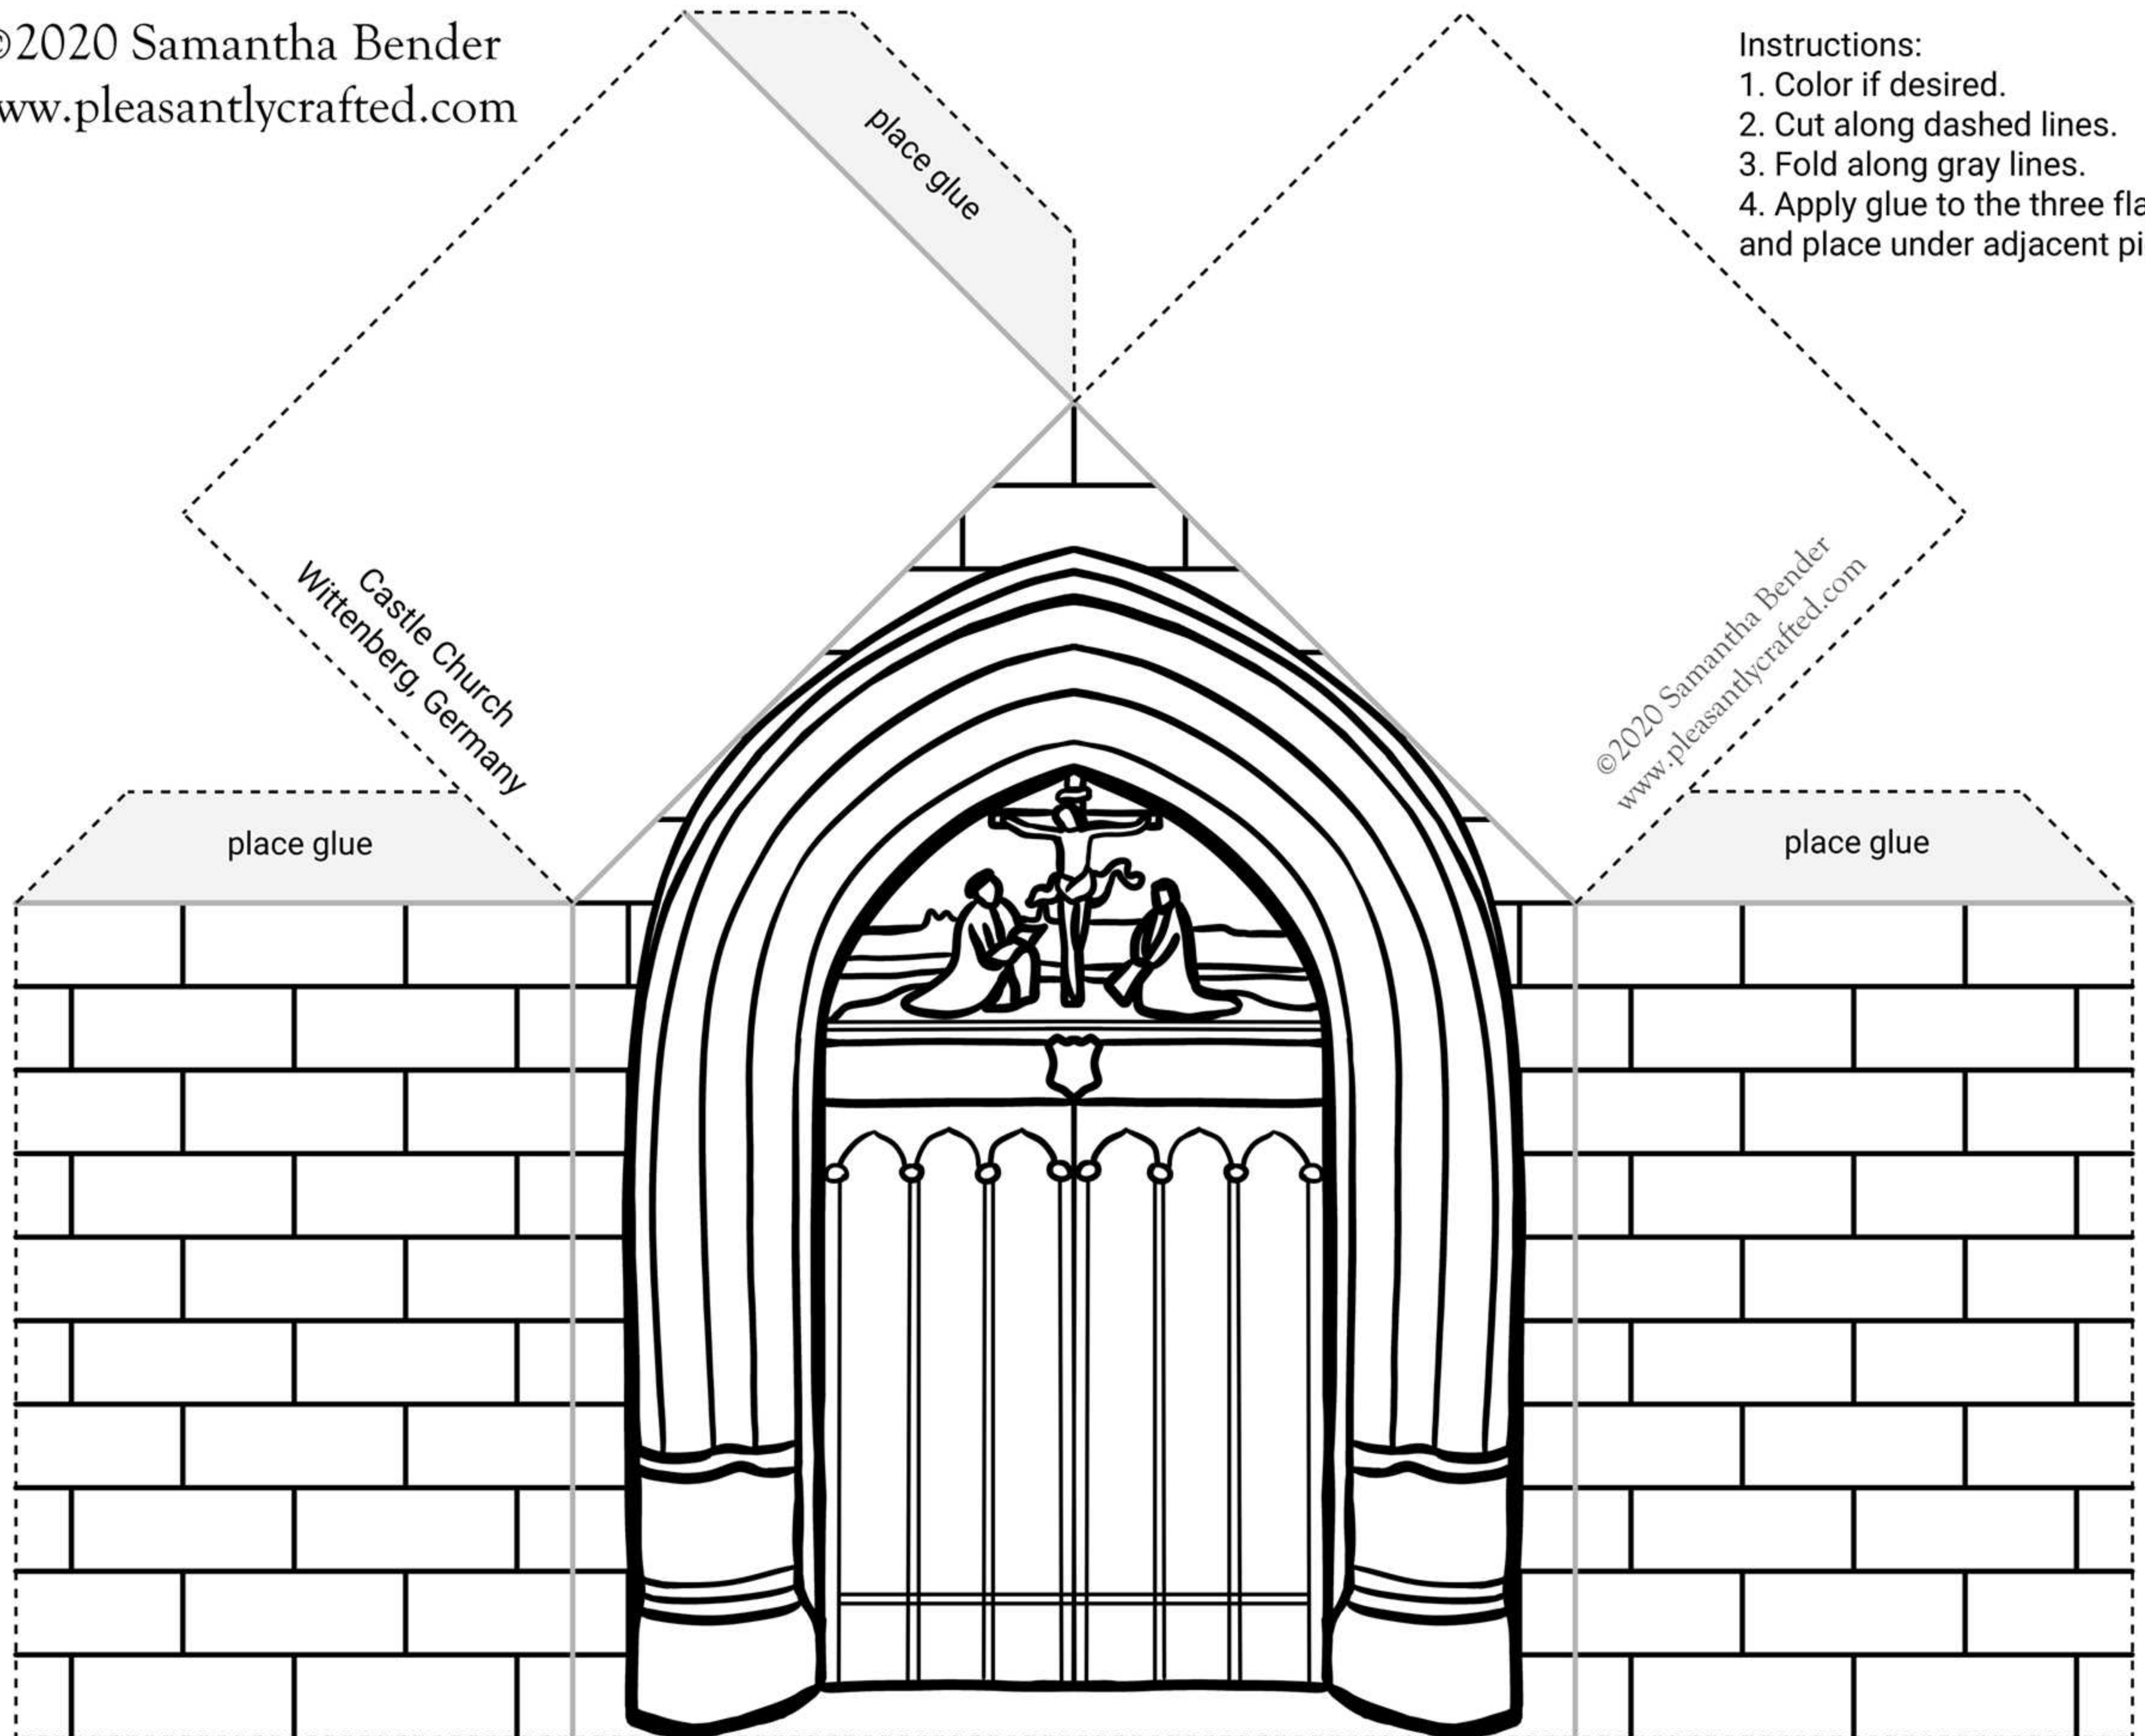

Pleasantly
crafted

©2020 Samantha Bender. All Rights Reserved.

www.pleasantlycrafted.com

- Instructions:
1. Color if desired.
 2. Cut along dashed lines.
 3. Fold along gray lines.
 4. Apply glue to the three flaps and place under adjacent pieces.

place
glue

Pope Leo X

Katharina
von Bora

place
glue

place
glue

Martin Luther

©2020 Samantha Bender
www.pleasantlycrafted.com

Philip
Melancthon

Emperor
Charles V

place
glue

place
glue

©2020 Samantha Bender
www.pleasantlycrafted.com

place
glue

Frederick the Wise